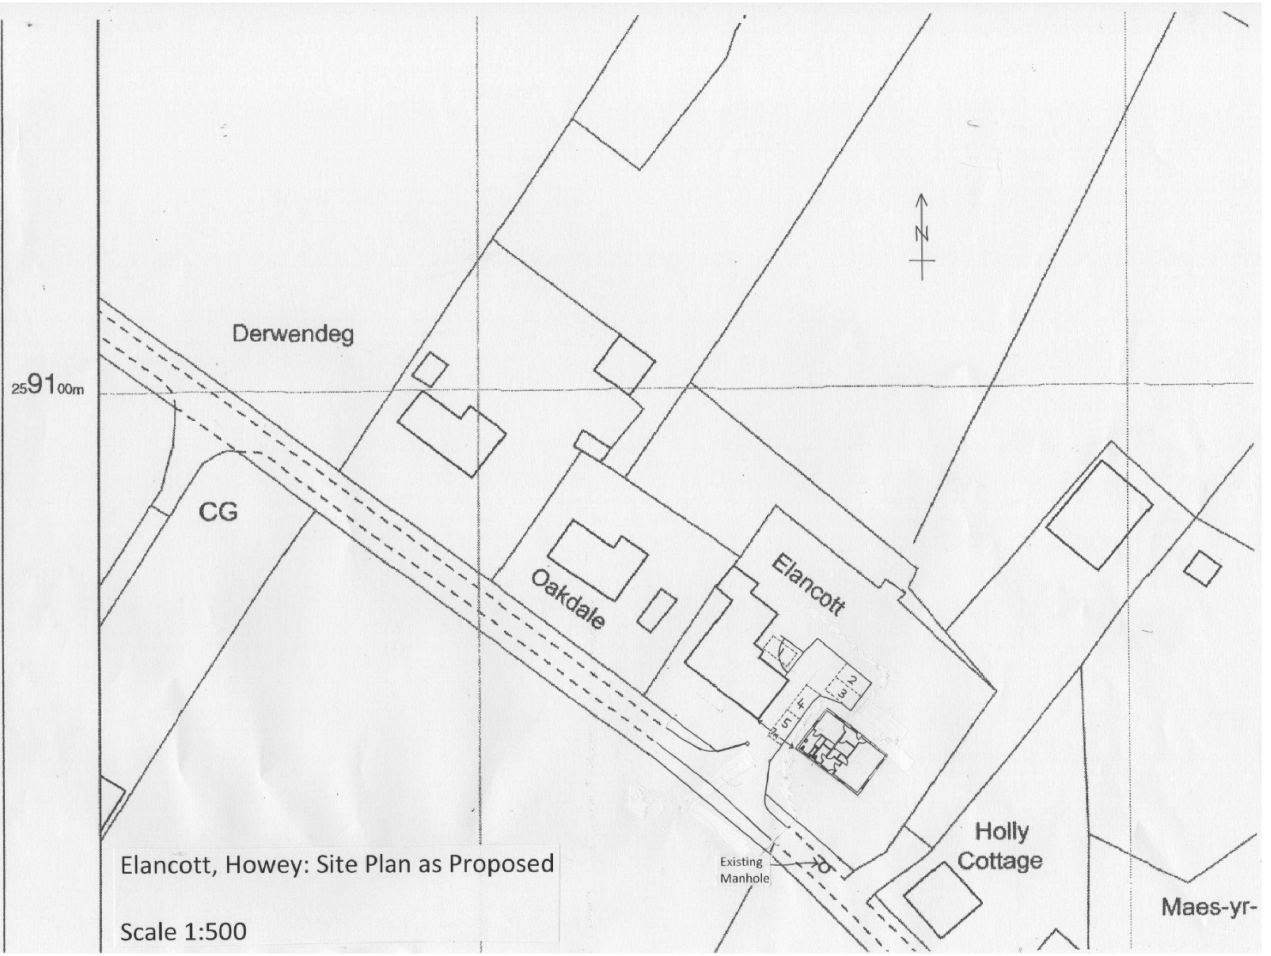

OS MasterMap 1250/2500/10000 scale
 Monday, February 19, 2018, ID: HMC-00691522
 www.themapcentre.com

1:1250 scale print at A4, Centre: 304841 E, 259109 N

© Crown Copyright Ordnance Survey. Licence no. 100018971

THE MAP CENTRE
 www.themapcentre.com

Elancott, Howey: Site Plan as Proposed

Scale 1:500